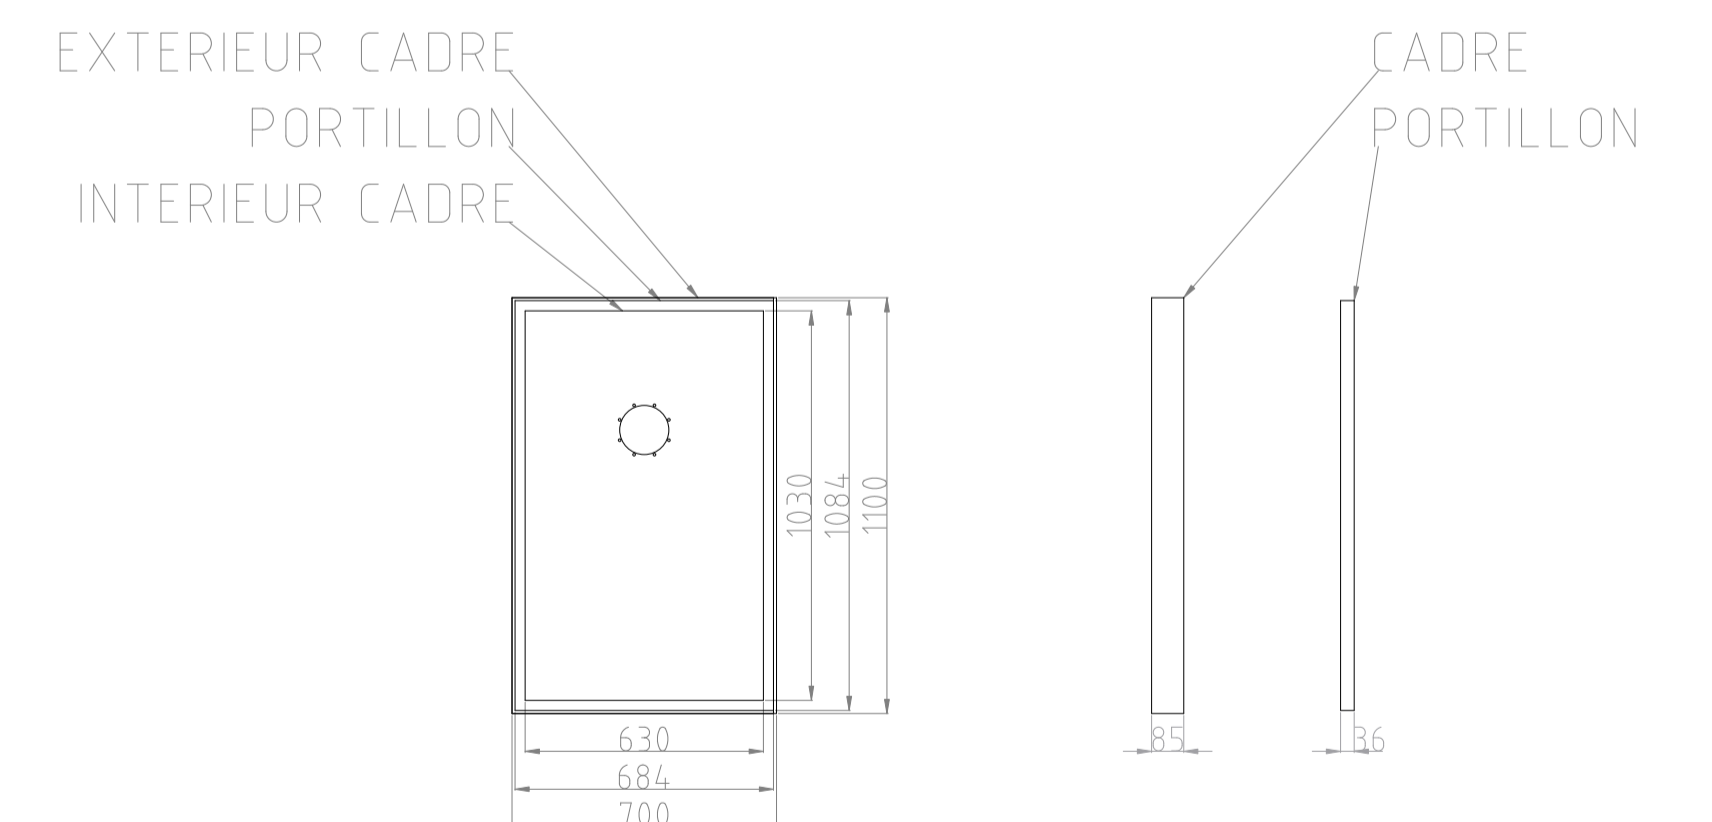

(0XX) CARRÉ ALU 30 EP 2

(5XX) CORNIÈRE ALU 100x50 EP 3

(0XX) CARRÉ ALU 30 EP 2

(2XX) PLAT ALU EP 3

STRUCTURES

STRUCTURE 1

STRUCTURE 2

(0XX) CARRÉ ALU 30 EP 2

(2XX) PLAT ALU EP 3

(5XX) CORNIÈRE ALU 100x50 EP 3

STRUCTURE 3

(0XX) CARRÉ ALU 30 EP 2

(2XX) PLAT ALU EP 3

(5XX) CORNIÈRE ALU 100x50 EP 3

STRUCTURE 4

"TRAPPE DE COMBLE" REF: PORT70x110